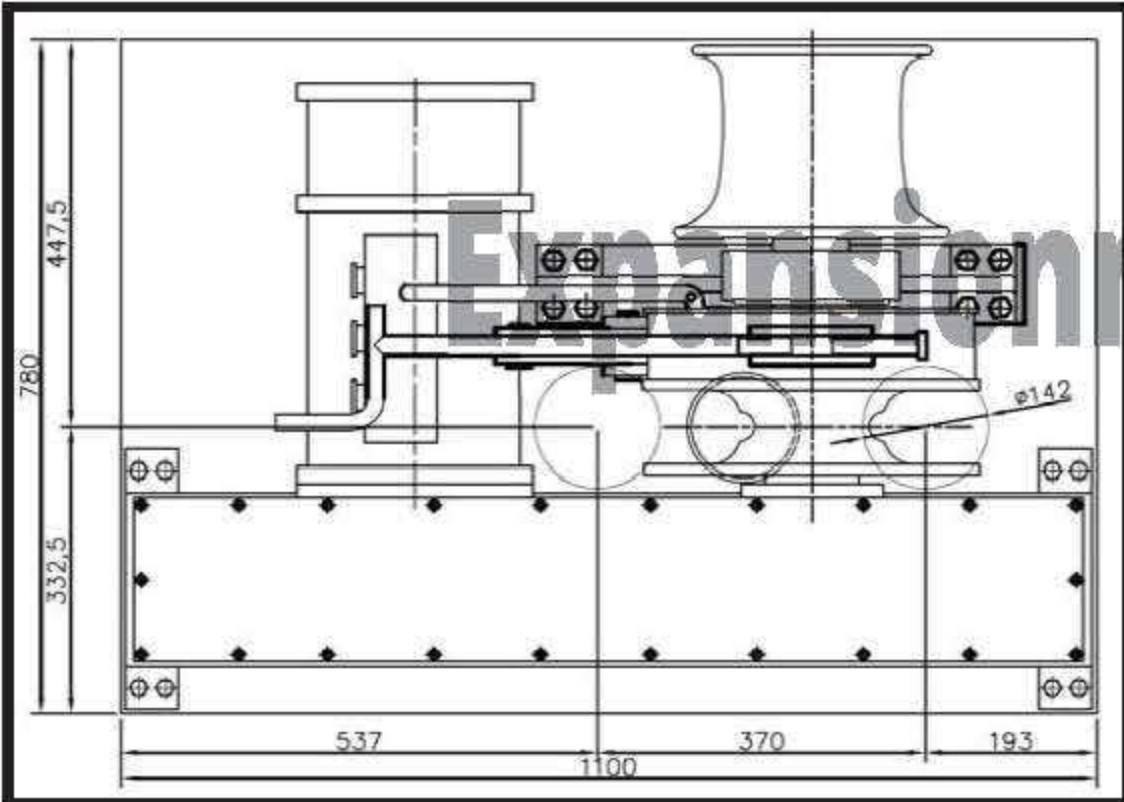

19mm electric windlass

Taixing Expansion Marine Equipment Co.,Ltd
Contactor:David Zhu qb.zhu@expansionmarine.com
ADD: 2# Huanxi Road,Industry park east of Taixing
City,Jiangsu Proviince, China, 225400
T:+86-523-80737092 F:+86-523-80737073
M:+86-13961036109 H:www.expansionmarine.com

Windlass up to 113mm
Winch up to 300T
Capstan up to 20T
Hydraulic Pump station
Emergency Towing System
Sharkjaw and A frame