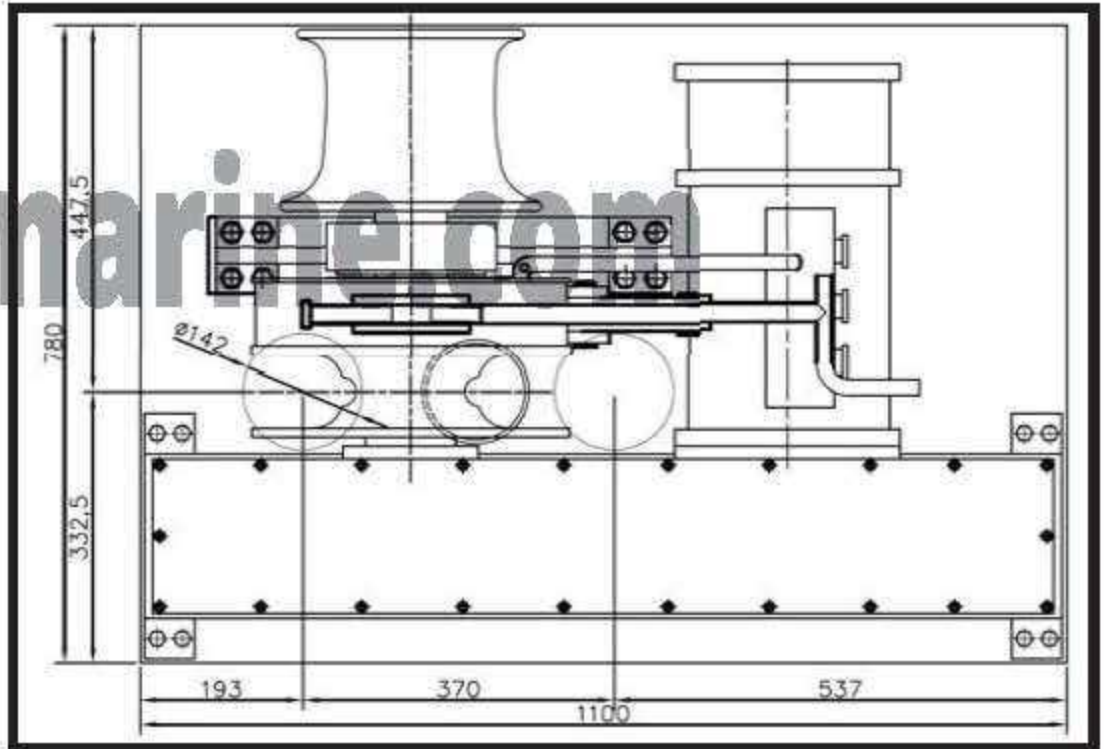

19mm electric windlass

Taixing Expansion Marine Equipment Co.,Ltd
Contactor:David Zhu qb.zhu@expansionmarine.com
ADD: 2# Huanxi Road,Industry park east of Taixing
City,Jiangsu Proviince, China, 225400
T:+86-523-80737092 F:+86-523-80737073
M:+86-13961036109 H:www.expansionmarine.com

Windlass up to 113mm
Winch up to 300T
Capstan up to 20T
Hydraulic Pump station
Emergency Towing System
Sharkjaw and A frame