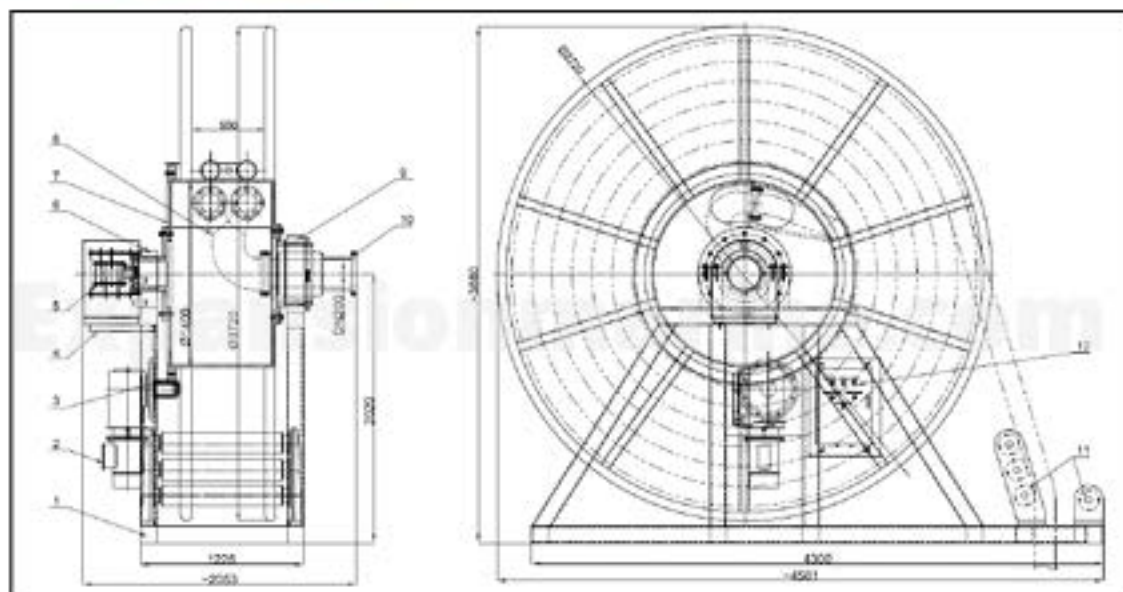

Taixing Expansion Marine Equipment Co.,Ltd

3T Lifting Rose Winch

TECHNICAL PREFERENCE:

1. Drum load : 35 kN
2. Holding load : 45 kN
3. Nominal speed : 2 m/min
4. Dia. of pipe : 5"(ID 127mm) X 2
5. Capacity of rope : 46 m
6. Drum layers : 7 layers
7. Motor power : YZ112M-4-H,2.2 kW(380V/50Hz)
8. Water flow : ~350L/min

Windlass up to 113mm
Winch up to 300T
Capstan up to 20T
Hydraulic Pump station
Emergency Towing System
Sharkjaw and A frame