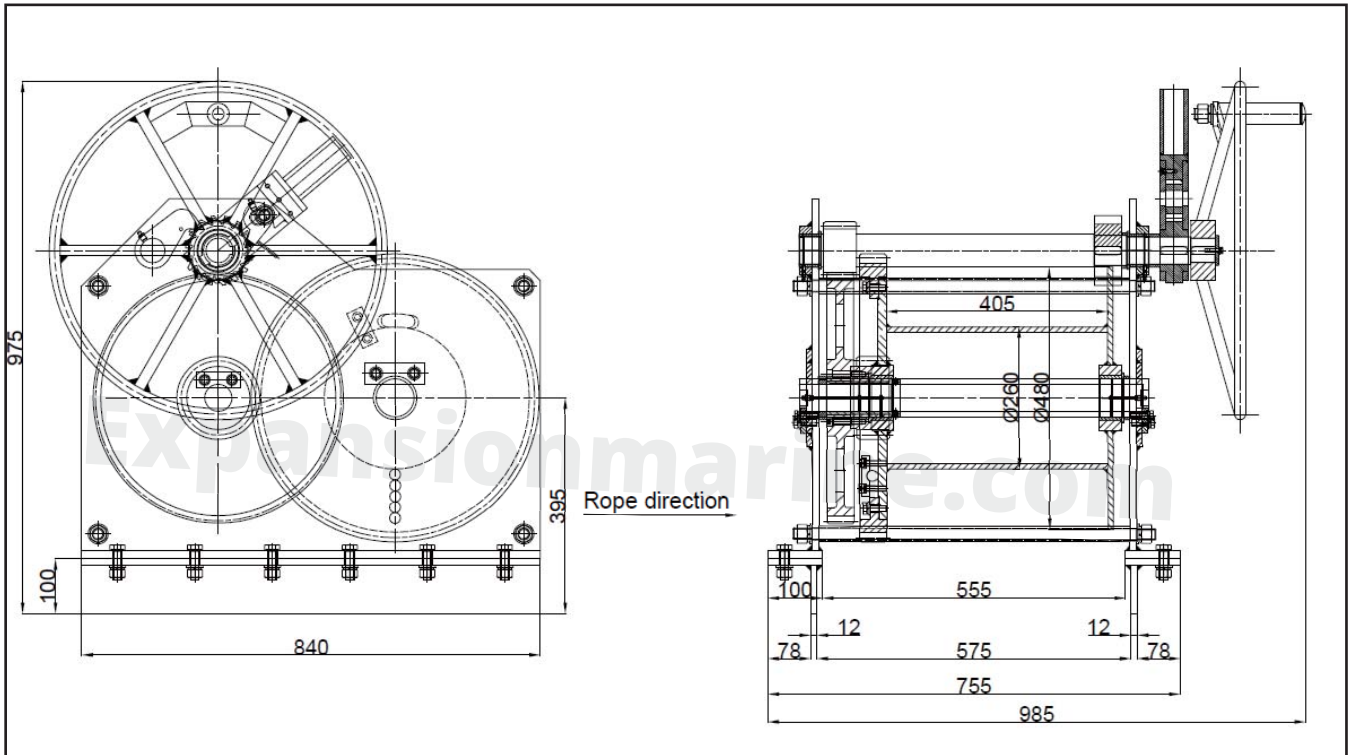

## 5T manual winches

1. Working load : 5T
2. Wire rope diameter : Dia20mm
3. Drum capacity : 100 m (5 layers)